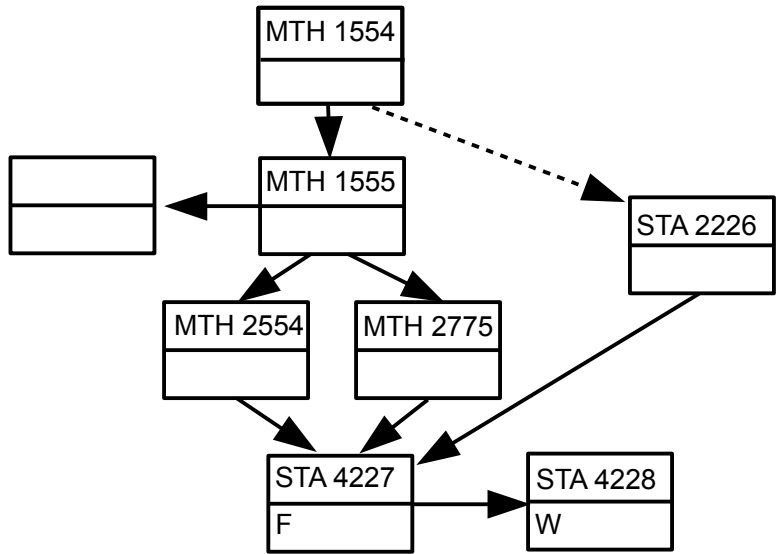

Total Crs (124) _____

300-Level (32) _____

Checklist for Statistics Majors

By: _____

Date: _____

STA 4002
F

STA

STA

STA

CSI 1300

PHL

(or EGR 1400)

Outside area requirement

WIM: STA 4002

Caps: STA 4228

Arts