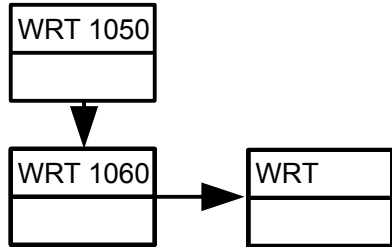

Total Crs (124) _____

300-Level (32) _____

Checklist for Statistics Majors

By: _____

Date: _____

STA 4002
F

STA

STA

STA

CSI 1300

PHL

(or EGR 1400)

Outside area requirement

WIM: STA 4002

Caps: STA 4228

Arts