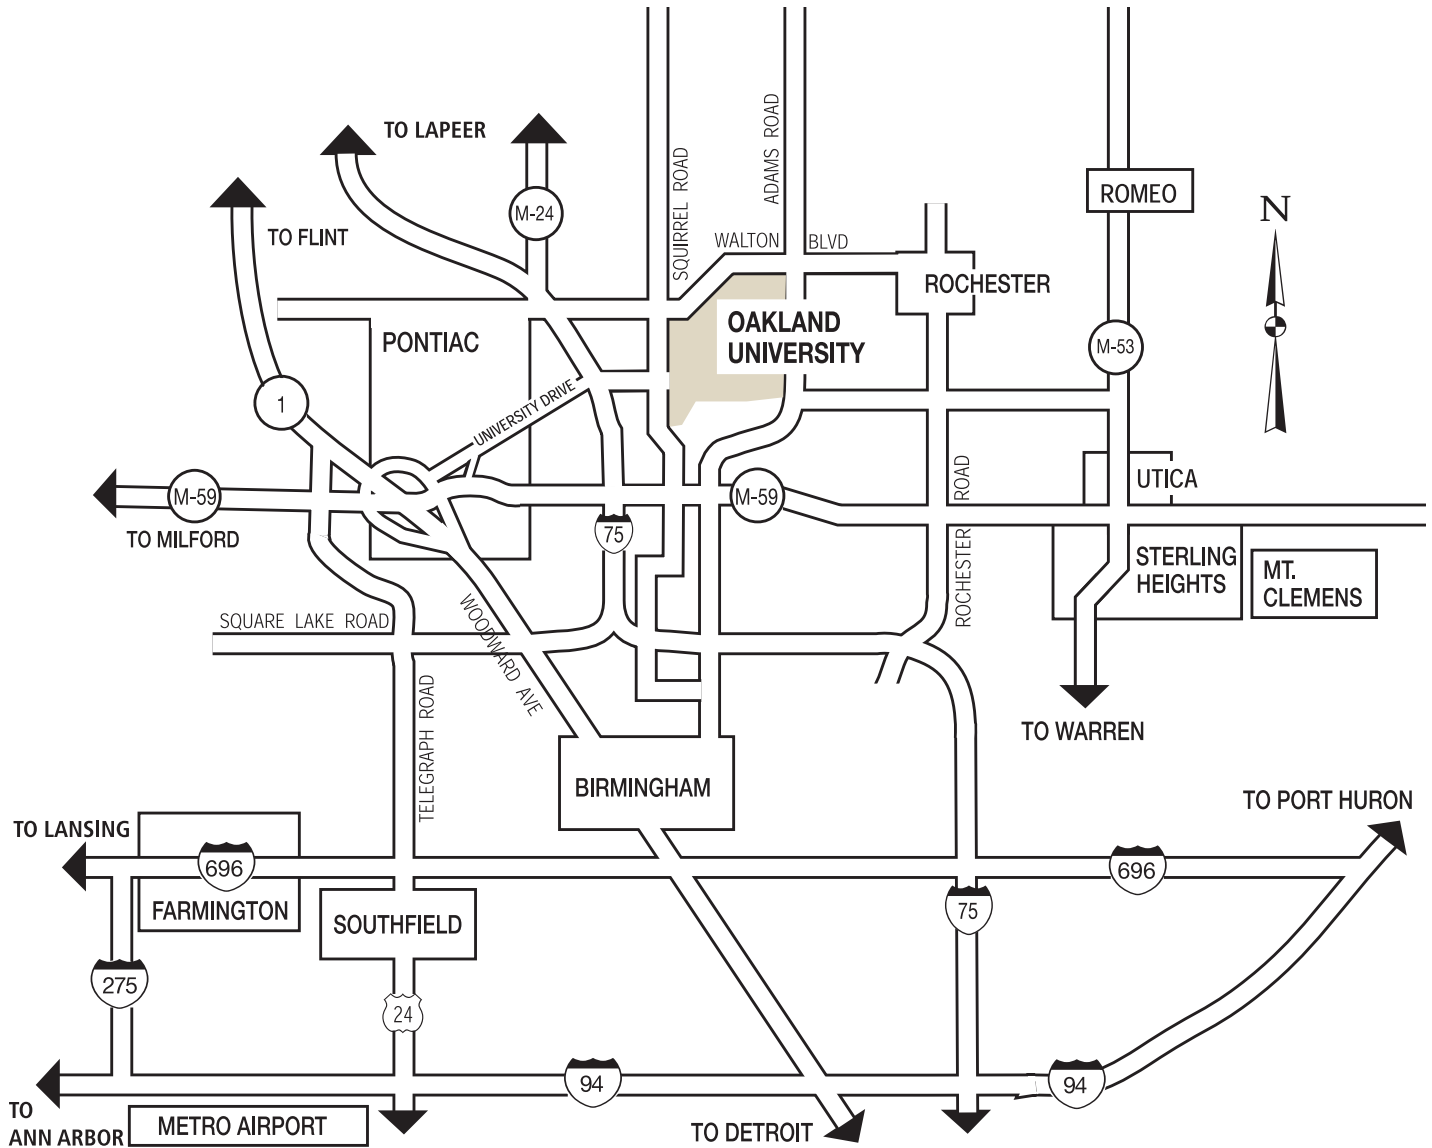

OAKLAND UNIVERSITY | *Campus*

2200 North Squirrel Road, Rochester, Michigan 48309-4401 | oakland.edu/map

With more than 20,000 students and a low student-to-faculty ratio, Oakland University offers diverse academic programs, including more than 130 baccalaureate programs and more than 120 graduate degree and certificate programs through the College of Arts and Sciences; the schools of Business Administration, Education and Human Services, Engineering and Computer Science, Health Sciences, and Nursing; and the Oakland University William Beaumont School of Medicine. Oakland University also offers a challenging and enriching Honors College. Kresge Library supports scholarly activities through its collections of books, journals, government documents, musical scores and recordings, as well as technology to access digital resources and global archives.