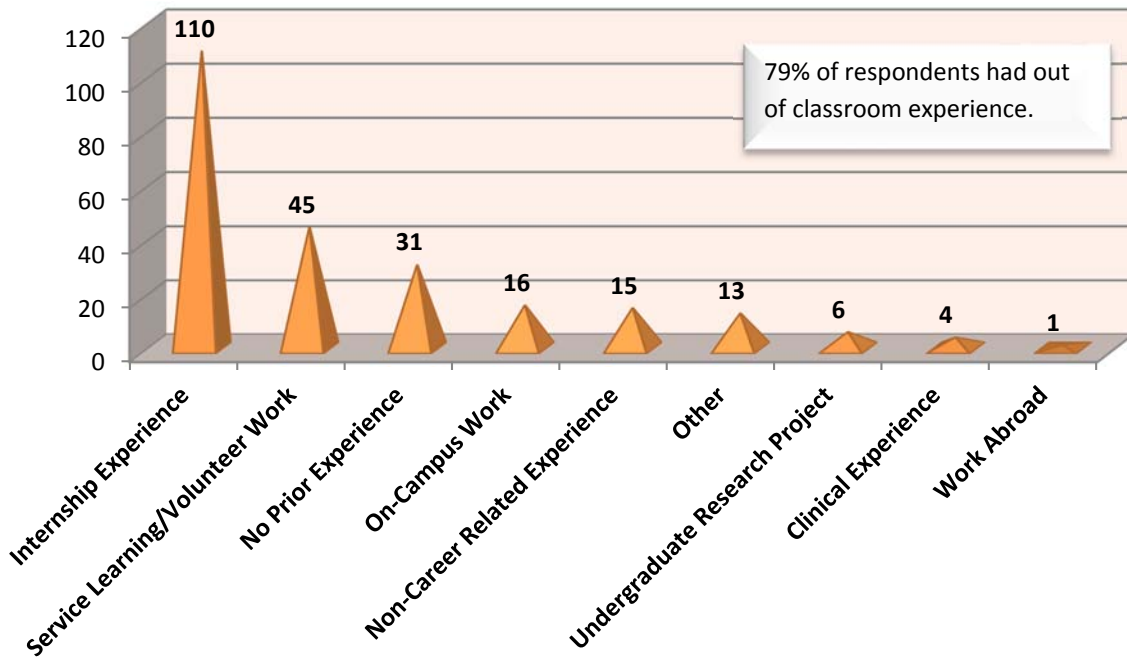

Activities While in School