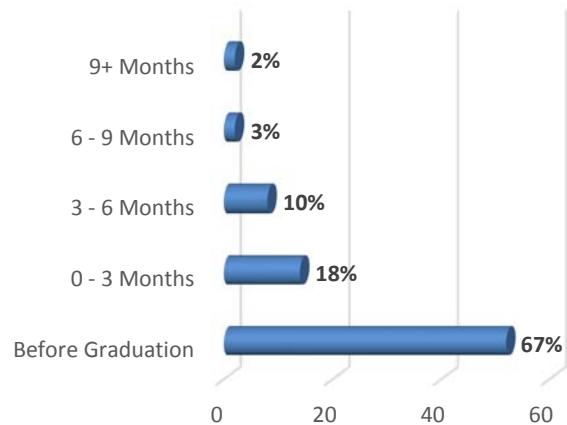

Top Industries

Employment Type

Type of Work

Job Acceptance Date

DEGREE PROGRAM SATISFACTION

Employers Hiring by Major

Major	Job Title	Employer
Elementary Education	Lead Caregiver	Rochester Community Schools
	Elementary Reading Interventionist	Orion Oaks Elementary
	5th grade Elementary Teacher	Romeo Community Schools
	Registrar	Beaumont Hospital
	Upper Elementary Teacher	Red Hill Montessori Academy
	Order Writer	Meijer
	Preschool Teacher Assistant	Birmingham Public Schools
	Academic Intervention	
	Paraprofessional	Brandon School District
	Kindergarten Teacher	Utica Community Schools