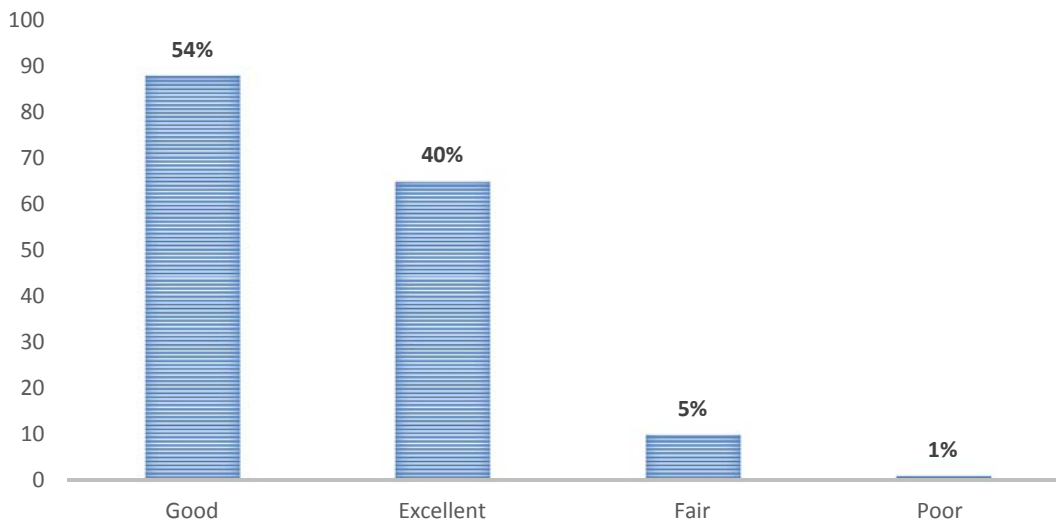

Top Industries

Employment Type

Type of Work

Job Acceptance Date

DEGREE PROGRAM SATISFACTION

Employers Hiring by Major

Major	Job Title	Employer
Elementary Education	Lead Caregiver	Rochester Community Schools
	Elementary Reading Interventionist	Orion Oaks Elementary
	5th grade Elementary Teacher	Romeo Community Schools
	Registrar	Beaumont Hospital
	Upper Elementary Teacher	Red Hill Montessori Academy
	Order Writer	Meijer
	Preschool Teacher Assistant	Birmingham Public Schools
	Academic Intervention	
	Paraprofessional	Brandon School District
	Kindergarten Teacher	Utica Community Schools