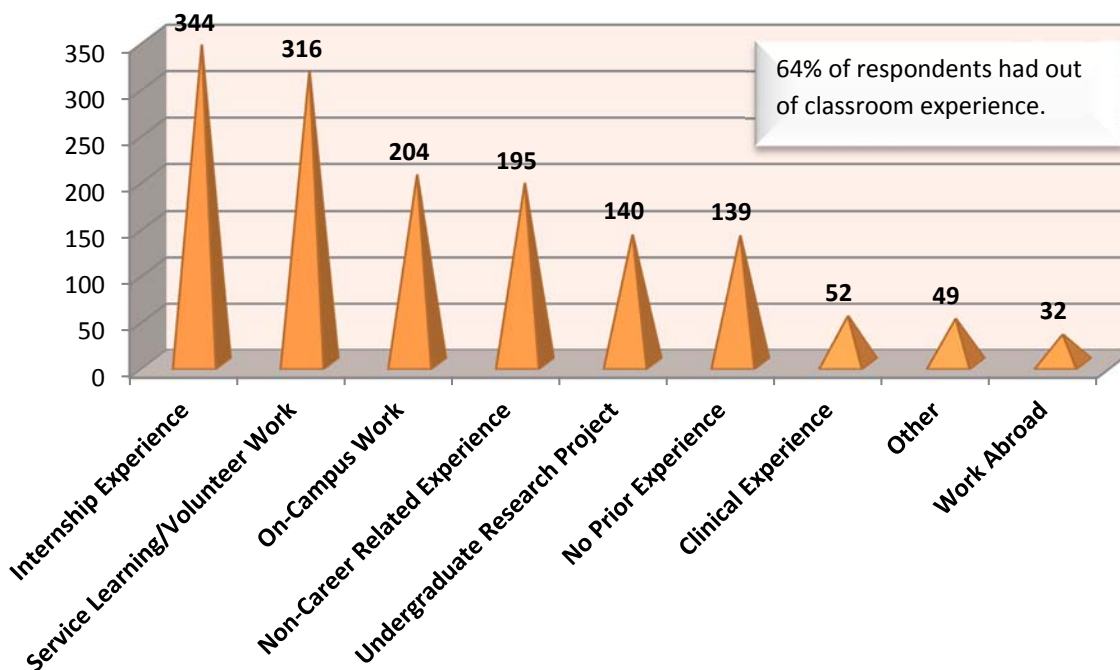

College of Arts and Sciences Geographic Distribution

School	Michigan	Out-of-State	Foreign Country	Total Responses	MI %	Out-of-State %	Foreign Country %
CAS	326	14	5	345	94%	4%	1%

Activities While in School