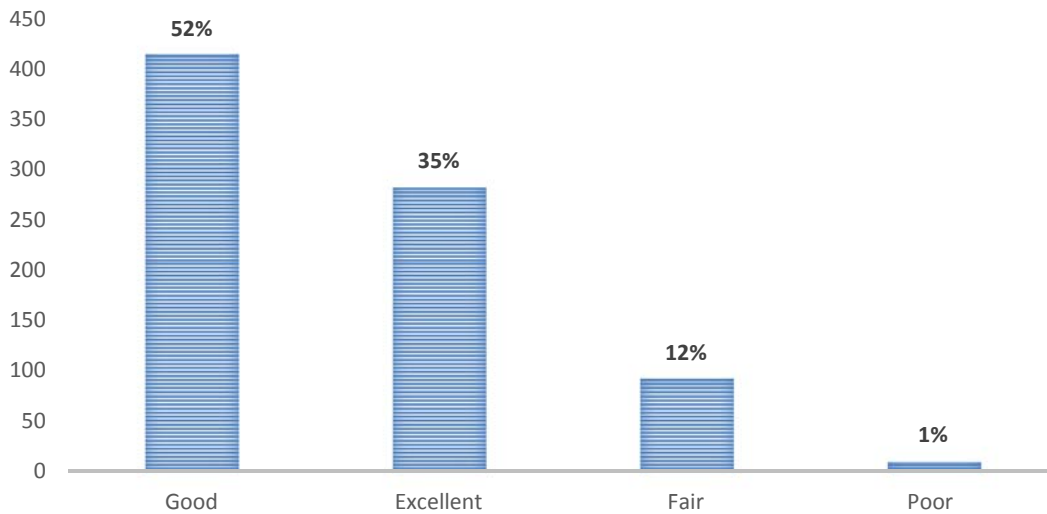

Top Industries

Employment Type

Type of Work

Job Acceptance Date

DEGREE PROGRAM SATISFACTION

Employers Hiring by Major

Major	Job Title	Employer Name
Actuarial Science	Risk Data Analyst	North American BanCard
	Analyst	Blue Cross Blue Shield of Michigan
	Busser	Lino's Restaurant
	Actuarial Analyst	Midwest Pension Actuaries, Inc.
	Actuarial Analyst I	Blue Cross Blue Shield of Michigan
	Employee Benefits Consultant	Plante Moran
	Actuarial Analyst	Towers Watson
Anthropology	Salesperson	Recreational Equipment Incorporated
	Waitress	The Villager Pub
	Community Benefit Assistant	Sutter Health
Art History	Americorp Staff	Americorp