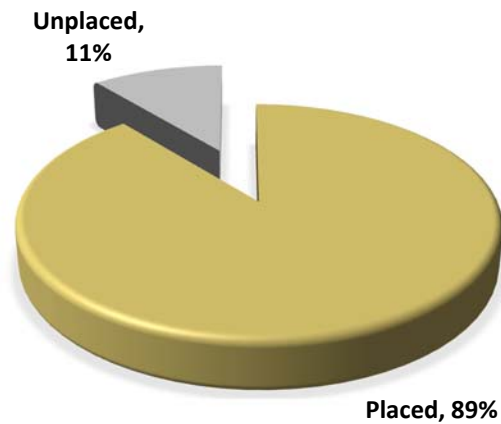

Survey Results of 2013 - 2014 Bachelor's Degree Recipients

Summary post-graduation data for College of Arts and Sciences

Response Rate: 82%

Outcome	Number of Students	Percentage
Employed	473	51%
Pursuing Grad/Professional School	316	34%
Pursuing Other Commitment	40	4%
Serving in the Military	5	1%
Placed	834	89%
Unplaced	102	11%
Total	936	100%