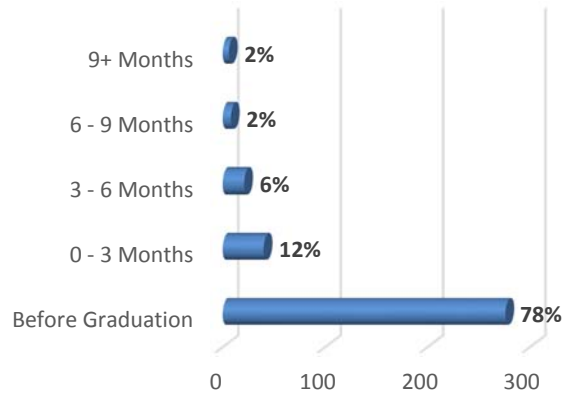

Top Industries

Employment Type

Type of Work

Job Acceptance Date

DEGREE PROGRAM SATISFACTION

Employers Hiring by Major

Major	Job Title	Employer Name
Actuarial Science	Risk Data Analyst	North American BanCard
	Analyst	Blue Cross Blue Shield of Michigan
	Busser	Lino's Restaurant
	Actuarial Analyst	Midwest Pension Actuaries, Inc.
	Actuarial Analyst I	Blue Cross Blue Shield of Michigan
	Employee Benefits Consultant	Plante Moran
	Actuarial Analyst	Towers Watson
Anthropology	Salesperson	Recreational Equipment Incorporated
	Waitress	The Villager Pub
	Community Benefit Assistant	Sutter Health
Art History	Americorp Staff	Americorp